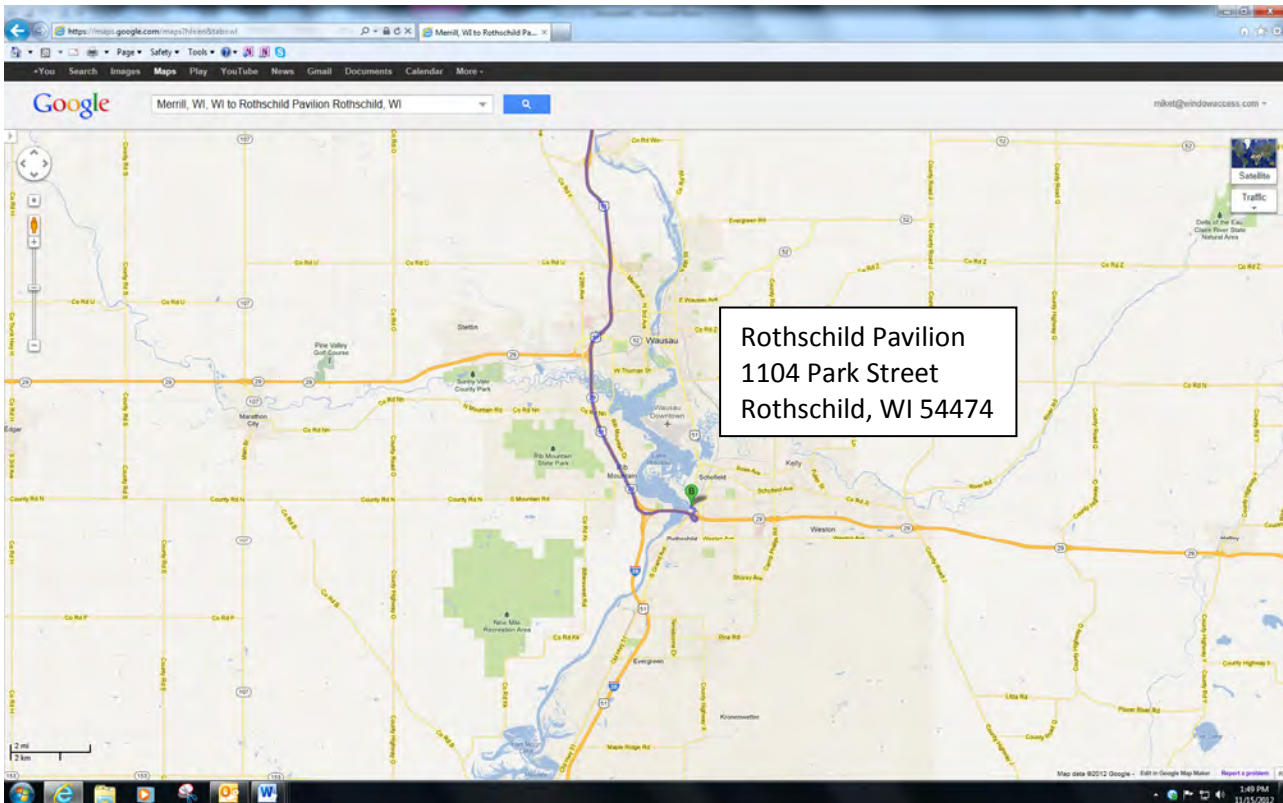

## Map to the Rothschild Pavilion from the North:

Take Hwy 51 (I-39) south to Exit #187 Hwy 29 East toward Green Bay, after crossing Lake Wausau take Exit #171

Circle around on exit ramp to the bottom, turn right onto North Grand Ave (Business 51 north) go under highway

At first stoplight turn left onto West Grand Ave, then take first left onto Park, you will see the Rothschild Pavilion